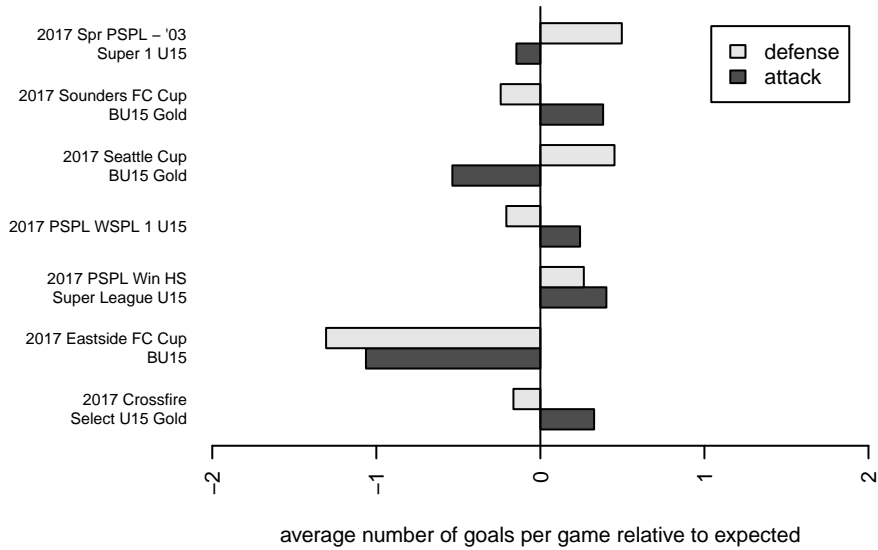

Performance relative to 13 month average