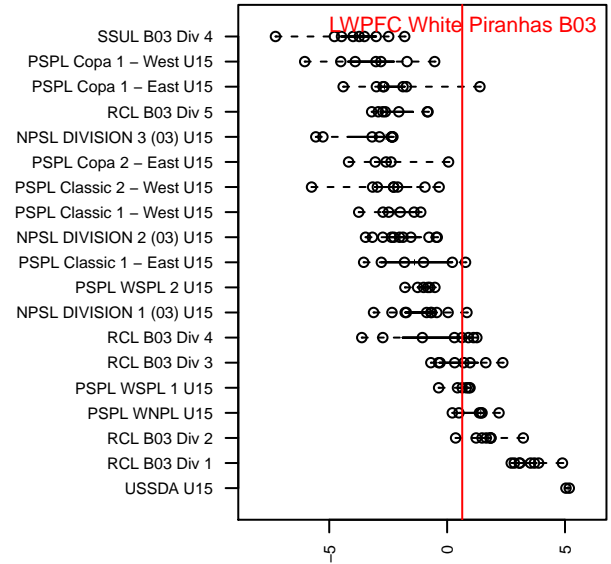

**attack and defense rating
relative to others at age
and all opponents in last 13 months**