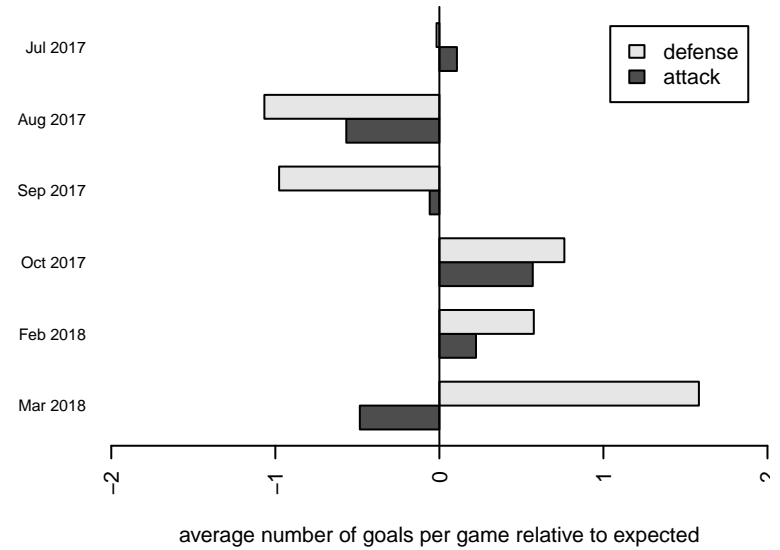

Performance relative to 13 month average