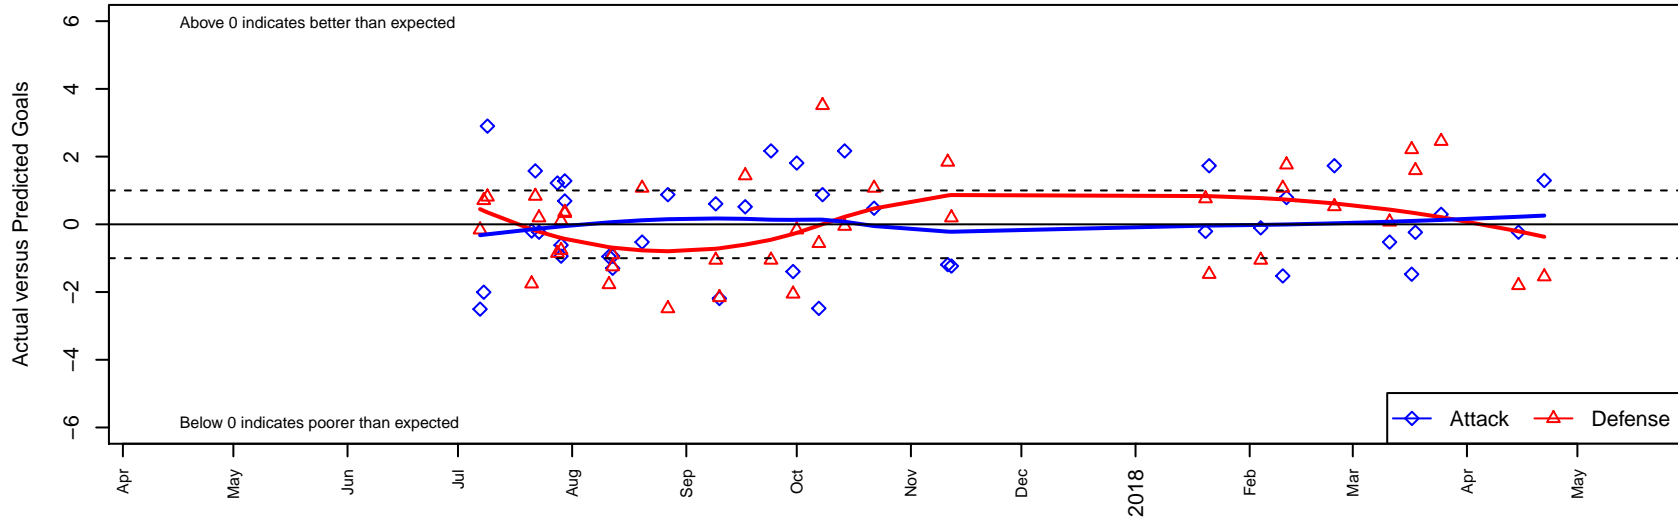

LWPFC White Piranhas B03

Lake WA Premier FC
 Redmond, WA
 B03 total strength=1353
 attack=8.93 defense=5.19
 fall league = PSPL WSPL 1 U15
 spr league = Spr PSPL – '03 Super 1 U15

alt names used:
 LAKE WASHINGTON PREMIER FC WHITE PI
 LWPFC B03 Piranhas
 LWPFC B03 Piranhas
 LWPFC B03 Piranhas
 LWPFC B03 Piranhas
 LWPFC White Piranhas B03
 LWPFC B03 Piranhas
 LWPFC B03 Piranhas

Venues played:
 2017 Seattle Cup BU15 Gold
 2017 Sounders FC Cup BU15 Gold
 2017 Crossfire Select U15 Gold
 2017 Eastside FC Cup BU15
 2017 PSPL WSPL 1 U15
 2017 WA Cup Gold U15
 2017 PSPL Win HS Super League U15
 2017 Spr PSPL – '03 Super 1 U15

LWPFC White Piranhas B03
 Dots are actual minus expected GF (blue circles) and GA (red triangles).
 Blue line is smoothed change in attack strength. Red is smoothed change in defense strength.

**attack and defense variance (black dot)
relative to other teams
and top 10 in region**